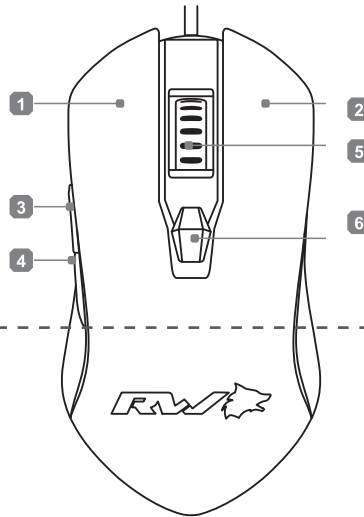

RED WOLF V30

- 1 Left button
- 2 Right button
- 3 Forward
- 4 Backward
- 5 Large Anti-skid Roller
- 6 Adjustable DPI key

简体中文

- RGB背光灯效
- 按键可宏定义编程
- 2000万次寿命环宇微动开关
- 两侧防滑皮革纹理设计
- 采用PMW3320游戏级高精度光学引擎
- 超强耐磨性铁氟龙脚垫
- DPI模式: 500/750/1000/1500/2000/3500DPI

鼠标参数

- USB刷新率: 500HZ
- 最大速度: 80IPS
- 开关寿命: 2000万次
- 尺寸: 128x67x41mm
- 图像处理FPS: 5300帧/秒
- 加速度: 20g
- SPI采样时间: 2ms
- 重量: 169 ± 10g

English

- RGB backlighting
- Macro-program buttons
- 20 million HUANO domestic life switch
- Antiskid leather texture design
- Adopt PMW3320 game level high precision accuracy optical engine
- Super wear-resistance Teflon mat
- DPI mode: 500/750/1000/1500/2000/3500DPI

Mouse parameters

- USB Refresh rate: 500HZ
- Maximum Tracking Speed: 80IPS
- Switch Life: 20 million
- Dimension: 128x67x41mm
- Frame rate: 5300 FPS
- Maximum Acceleration: 20g
- SPI Sampling time: 2ms
- Weight: 169 ± 10g

日本語

- RGBバックライト
- マクロプログラムボタン
- 2000万HUANO家庭生活スイッチ
- アンチスキッド革の質感のデザイン
- PMW3320ゲームレベルの高精度精度光学エンジンを採用
- スーパー耐磨抵抗テフロンマット
- DPIモード: 500/750/1000/1500/2000/3500DPI

マウスのパラメータ

- USBのリフレッシュレート: 500HZ
- 最大トラッキング速度: 80IPS
- スイッチライフ: 20 million
- サイズ: 128x67x41mm
- フレームレート: 5300 FPS
- 最大加速度: 20g
- SPIサンプリング時間: 2ms
- 重量: 169 ± 10g

Mouse Parameters

- USB Refresh rate: 500HZ
- Frame rate: 5300 FPS
- Maximum Tracking Speed: 80IPS
- Maximum Acceleration: 20g
- SPI Sampling time: 2ms
- Dimension: 128x67x41mm
- Weight: 135 ± 10g

WWW.SAIKANOTECHNOLOGY.COM

РУССКИЙ

- Эффект подсветки RGB
- Программирование макросов для кнопок
- 20-миллионный HUANO
- Конструкция без скользящей кожи с обеих сторон
- Примите PMW3320 высокоскоростной оптический движок уровня
- Супер износостойкая тефлоновая подкладка
- Режим DPI: 500/750/1000/1500/2000 / 3500DPI

Параметр мыши

- Частота обновления USB: 500 Гц
- Максимальная скорость: 80 IPS
- переключателя: 20 миллионов
- Размер: 128x67x41mm
- FPS: 5300 кадров / с
- Ускорение: 20 г
- Время выборки SPI: 2 мс
- Вес: 169 ± 10 г

Deutschland

- RGB-Hintergrundbeleuchtung
- Macro-Program tasten
- 20 Millionen HUANO häuslichen Lebens Schalter
- Anti Skid Leder Textur-Design
- Nehmen Sie PMW 3320 Spiel-Level hochpräzise Genauigkeit optische Engine
- Super-Verschleißfestigkeit Teflonmatte
- DPI-Modus: 500/750/1000/1500/2000/3500DPI

Mausparameter

- USB-Refresh-Rate: 500HZ
- Bildrate: 5300 FPS
- Maximale Beschleunigung: 20g
- Schalten Sie das Leben: 20 million
- Maximale aufpüregeschwindigkeit: 80IPS
- SPI Abtastzeit: 2ms
- Dimension: 128x67x41mm
- Gewicht: 169 ± 10g

Portugal

- RGB backlighting
- Macro-programas de botões
- 20 milhões HUANO interruptor vida doméstica
- Anti Skid projeto textura de couro
- Adote PMW 3320 nivel de jogo de alta precisão precisão motor óptico
- Super desgaste esteira Teflon resistência
- Modo DPI: 500/750/1000/1500/2000/3500DPI

Parâmetros de rato